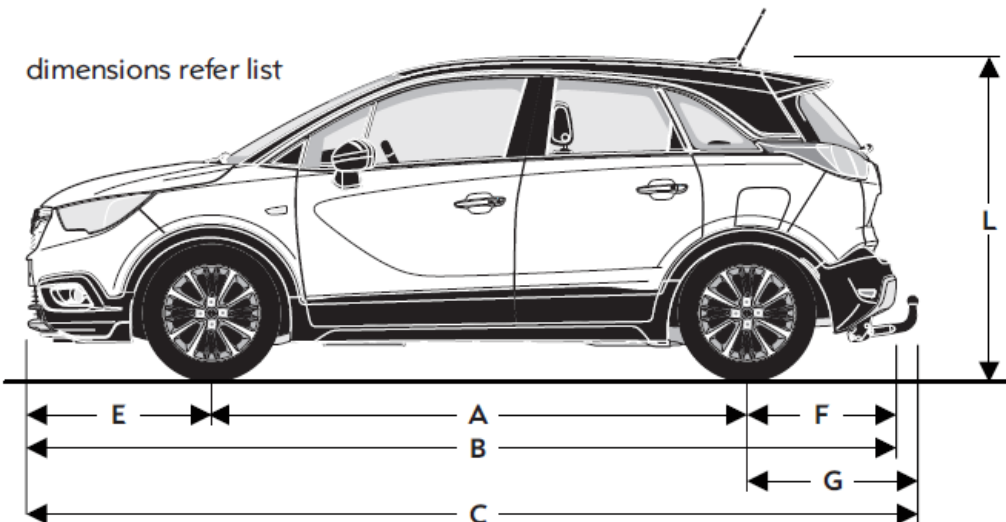

# CROSSLAND X – SPECIFICHE TECNICHE

dimensions refer list

**Vehicle dimensions :**

- A Wheelbase
- B Vehicle length
- C Vehicle length with trailer hitch
- D Vehicle length with rear end carrier
- E Overhang front
- F Overhang rear