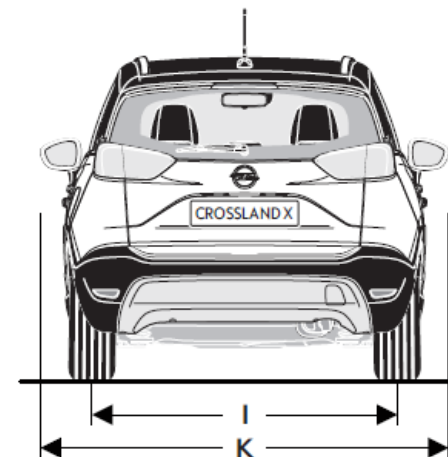

# CROSSLAND X – SPECIFICHE TECNICHE

dimensions refer list

**Vehicle dimensions :**

- A Wheelbase
- B Vehicle length
- C Vehicle length with trailer hitch
- D Vehicle length with rear end carrier
- E Overhang front
- F Overhang rear