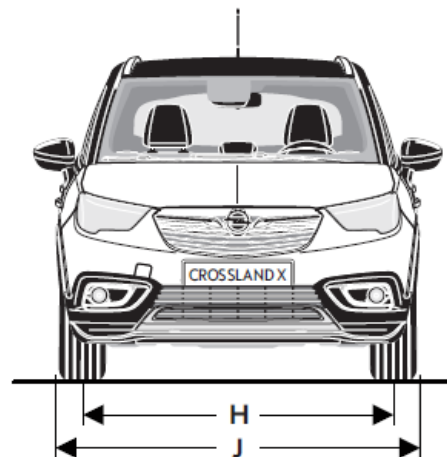

# CROSSLAND X – SPECIFICHE TECNICHE

dimensions refer list

**Vehicle dimensions :**

- A Wheelbase
- B Vehicle length
- C Vehicle length with trailer hitch
- D Vehicle length with rear end carrier
- E Overhang front
- F Overhang rear