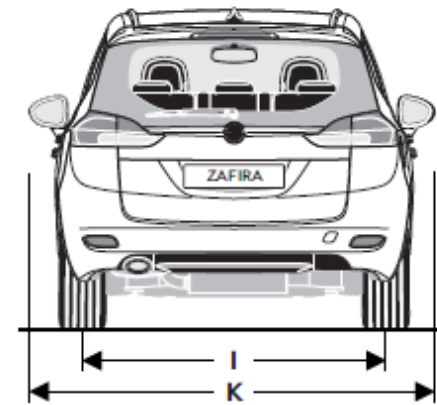

ZAFIRA - SPECIFICHE TECNICHE

dimensions refer list

A	Wheelbase	2760 mm ^{*)}
B	Vehicle length min.-max.	4666-4666 mm ^{*)}
C	Vehicle length with trailer hitch max.	4778 mm ^{*)}
D	Vehicle length with rear end carrier	5299 mm
E	Overhang front min.-max.	999-999 mm ^{*)}
F	Overhang rear min.-max.	907-907 mm ^{*)}
G	Overhang rear with trailer hitch max.	1019 mm ^{*)}
H	Track width front min.-max.	1567-1577 mm ^{*)}
I	Track width rear min.-max.	1567-1577 mm ^{*)}
J	Vehicle width without mirrors	1884 mm ^{*)}
K	Vehicle width mirrors incl.	2100 mm / 1928 mm folded
L	Vehicle height	1685 mm ^{*)} / depending on options 1620 - 1710 mm